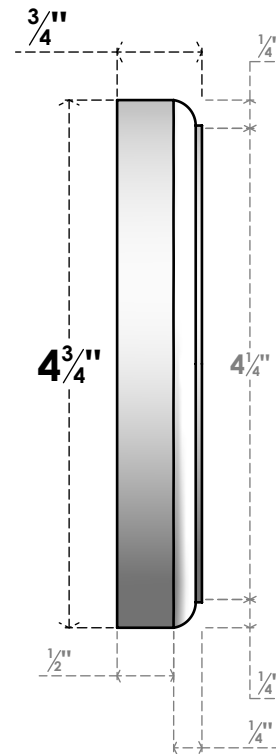

# ROSP070X048X075DAL11

7"W X 4 3/4"H X 3/4"P STANDARD DALTON FLOWER ROSETTE WITH ROUNDED EDGE, ARCHITECTURAL GRADE PVC

FRONT

SIDE

EKENA MILLWORK  
 2300 WEST MAIN ST.  
 CLARKSVILLE, TX 75426  
 TOLL FREE: 866-607-0453  
 WWW.EKENAMILLWORK.COM

### NOTES

1. INSTALLATION TO BE COMPLETED IN ACCORDANCE WITH MANUFACTURER'S SPECIFICATIONS.
2. DRAWING MAY NOT BE TO SCALE
3. THIS DRAWING IS INTENDED FOR DESIGN AND PLANNING PURPOSES ONLY.
4. ALL INFORMATION CONTAINED HEREIN WAS CURRENT AT THE TIME OF DEVELOPMENT BUT MUST BE REVIEWED AND APPROVED BY THE PRODUCT MANUFACTURER TO BE CONSIDERED ACCURATE.
5. ARCHITECTURAL GRADE PVC PRODUCTS ARE MADE FROM EXPANDED CELLULAR PVC AND COME NATURALLY WHITE BUT MAY BE PAINTED