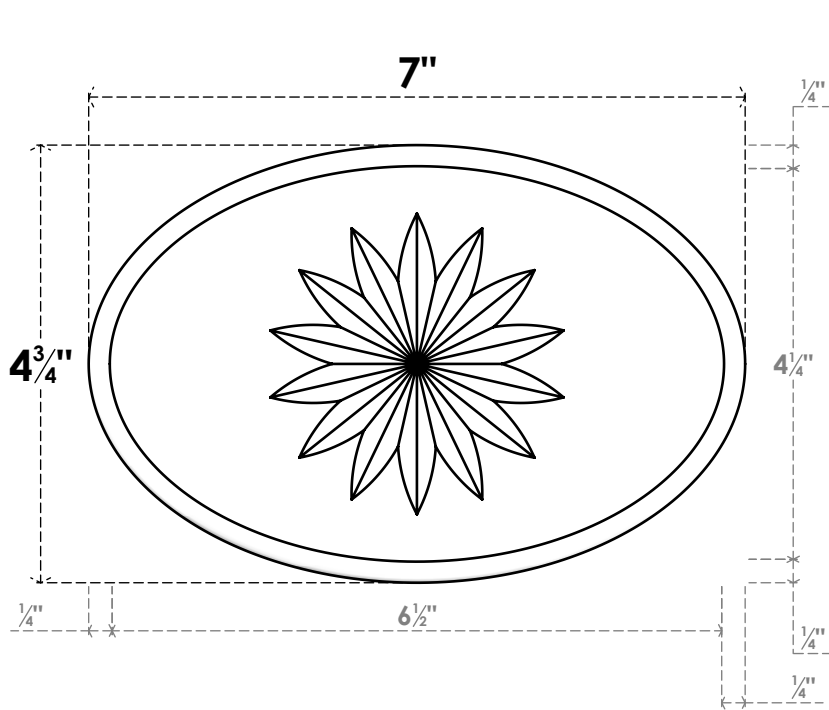

# ROSP070X048X075DAL11

7"W X 4 3/4"H X 3/4"P STANDARD DALTON FLOWER ROSETTE WITH ROUNDED EDGE, ARCHITECTURAL GRADE PVC

FRONT

SIDE

EKENA MILLWORK  
 2300 WEST MAIN ST.  
 CLARKSVILLE, TX 75426  
 TOLL FREE: 866-607-0453  
 WWW.EKENAMILLWORK.COM

### NOTES

1. INSTALLATION TO BE COMPLETED IN ACCORDANCE WITH MANUFACTURER'S SPECIFICATIONS.
2. DRAWING MAY NOT BE TO SCALE
3. THIS DRAWING IS INTENDED FOR DESIGN AND PLANNING PURPOSES ONLY.
4. ALL INFORMATION CONTAINED HEREIN WAS CURRENT AT THE TIME OF DEVELOPMENT BUT MUST BE REVIEWED AND APPROVED BY THE PRODUCT MANUFACTURER TO BE CONSIDERED ACCURATE.
5. ARCHITECTURAL GRADE PVC PRODUCTS ARE MADE FROM EXPANDED CELLULAR PVC AND COME NATURALLY WHITE BUT MAY BE PAINTED